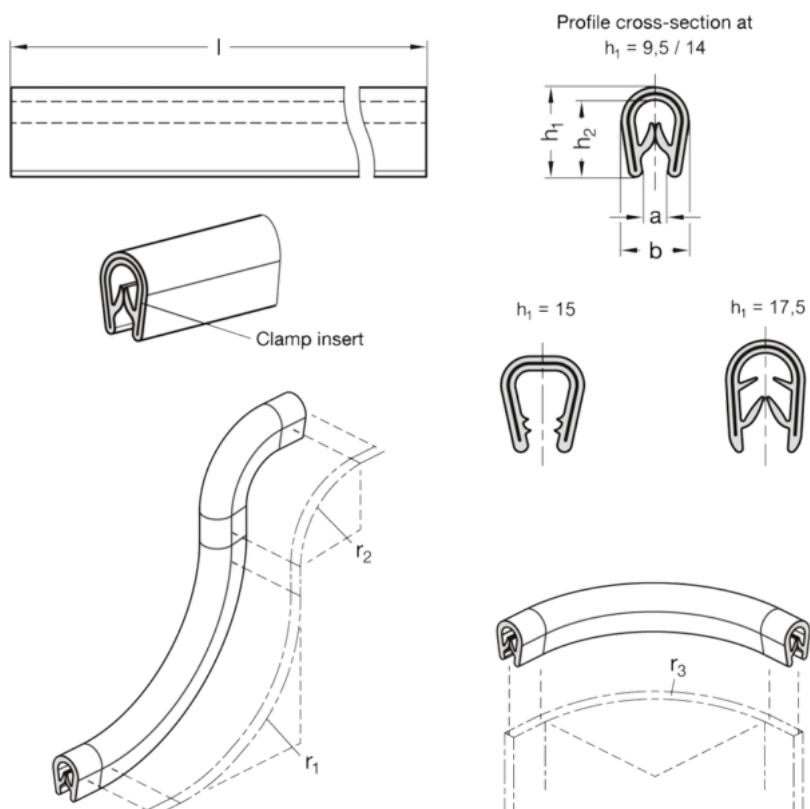

Article number: 20218495SW50

Description: E+G edge protection profile GN 2184-9,5-SW-50

Measures

a = 1-2

b = 6.5

cl = 50

h1 = 9.5

h2 = 8

r1 = 15

r2 = 10

r3 = 10

Weight in (g) = 3900